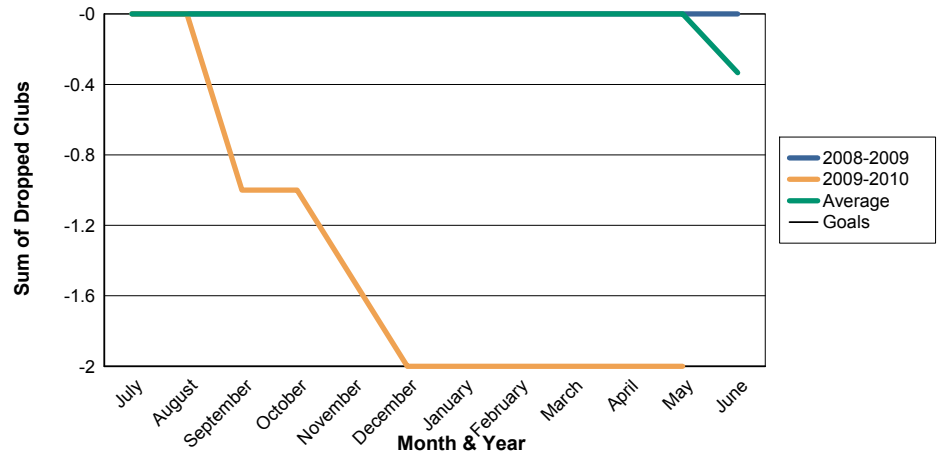

3 Year Comparisons for GMT Constitutional Area 7

By GMT District

As of May 2010

Sum of New Clubs/ Month & Year

For District 201W2

Sum of Dropped Clubs/ Month & Year

For District 201W2

Sum of Net Clubs/ Month & Year