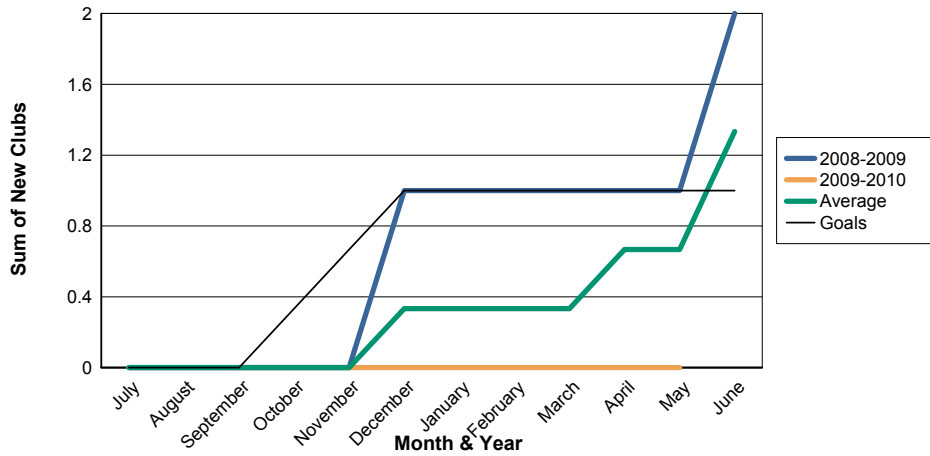

3 Year Comparisons for GMT Constitutional Area 7

By GMT District

As of May 2010

Sum of New Clubs/ Month & Year

For District 201W2

Sum of Dropped Clubs/ Month & Year

For District 201W2

Sum of Net Clubs/ Month & Year