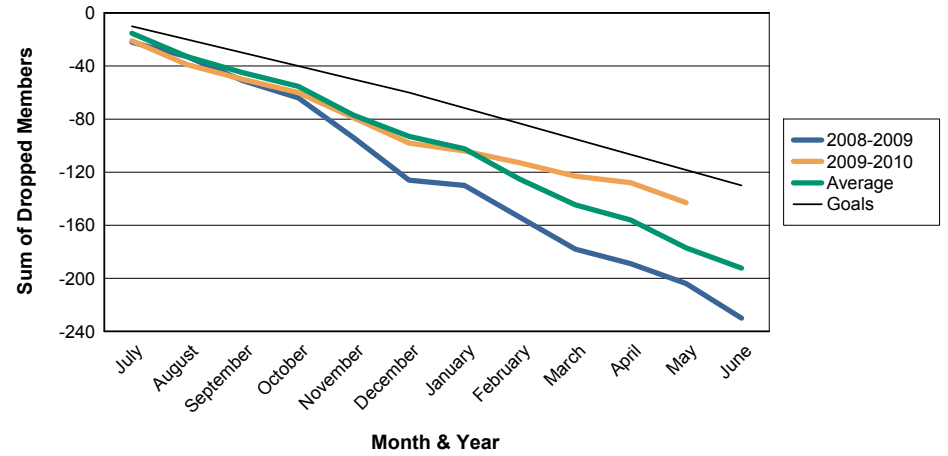

Sum of Dropped Members/ Month & Year

For District 201W2