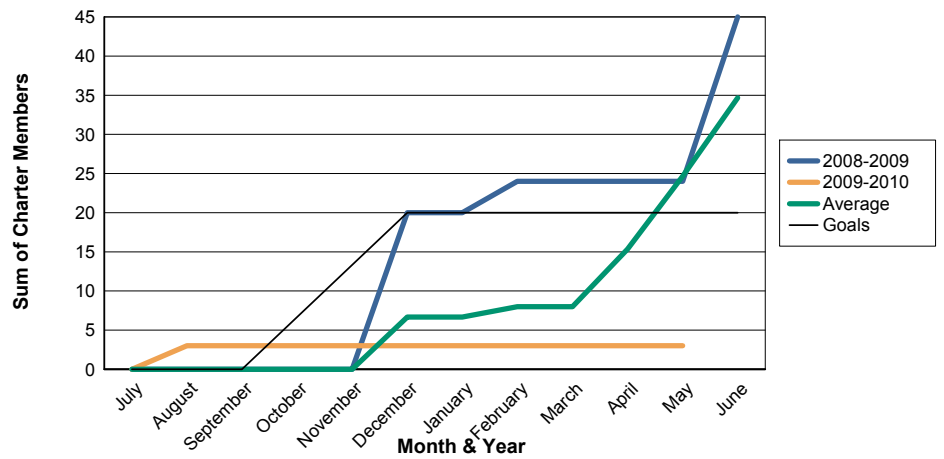

Sum of Charter Members/ Month & Year

For District 201W2