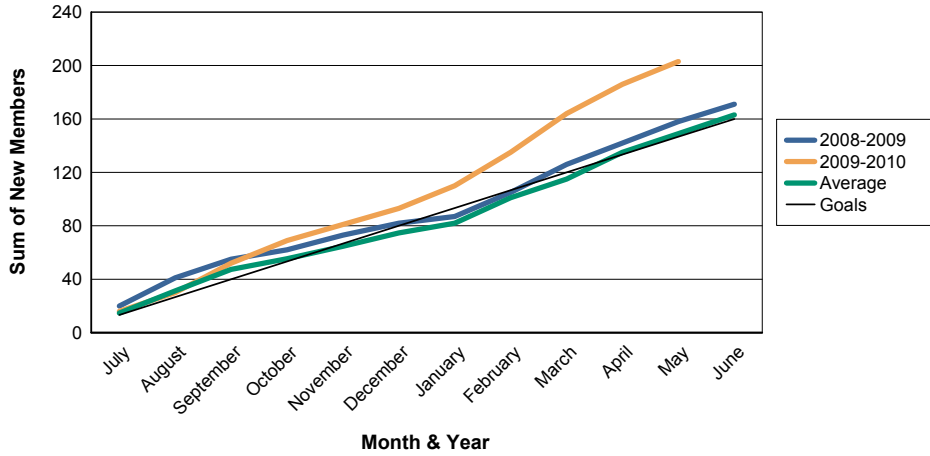

For District 201W2

Sum of Charter Members/ Month & Year

For District 201W2

3 Year Comparisons for GMT Constitutional Area 7

By GMT District

As of May 2010

Sum of New Members/ Month & Year

For District 201W2