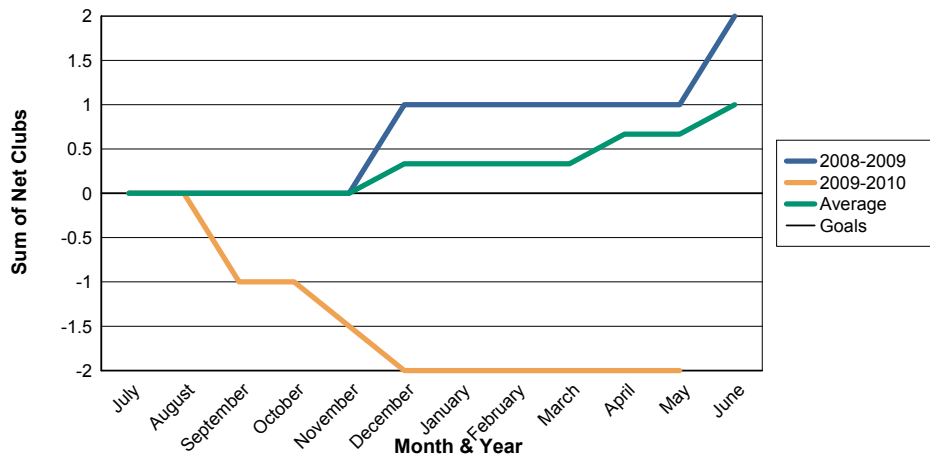

Sum of Net Clubs/ Month & Year

For District 201W2